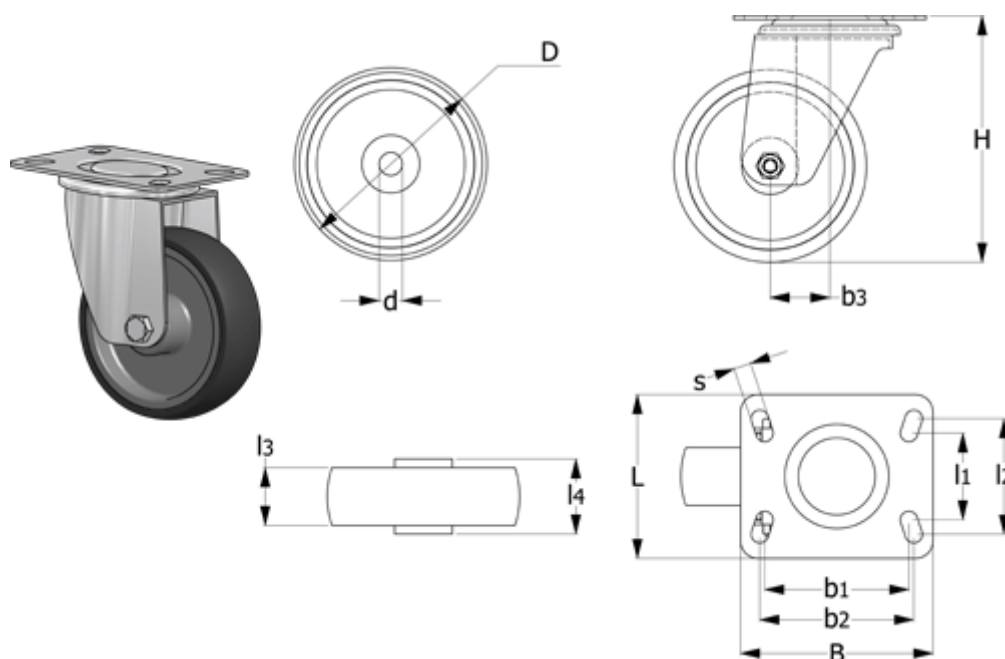

Article number: 2314452561

Description: E+G Thermoplastic wheel 452561
RE.G1-125-SBL turning plate wo/brake

Measures

B	= 100	g	= 860	s	= 9
b1	= 75	H	= 156	Type = RE.G1-125-SBL	
b2	= 80	L	= 85		
b3	= 37	l1	= 45		
Code	= 452561	l2	= 60		
D	= 125	l3	= 35		
d	= 15	l4	= 44		
Dynamic load (N)	= 1200	Rolling resistance (N)	= 1200		